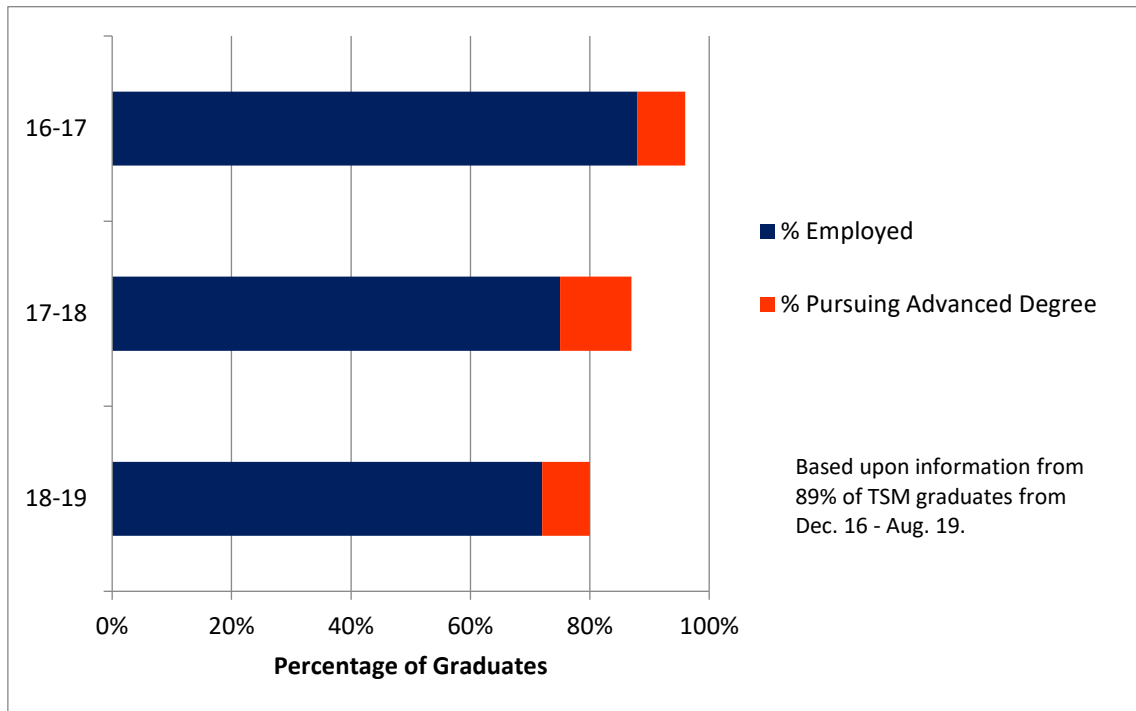

University of Illinois Graduate Destination Information for Technical Systems Management B.S. Recipients in the 2016 – 2019 Academic Years

Employers and Positions

4-D Construction of Illinois-- Project Manager
ADM-- Operations Management Trainee
ADM-- Production Engineer
Aero Building Solutions-- Project Assistant
AHW, LLC-- Precision Ag Solution Specialist (2)
Alpha Controls and Services-- Controls Engineer
Ameren -- Project Manager (Rotational Program)
American Secure Technologies-- Production Technician
Ansonia Property Management-- Commercial Assistant
Ardmore Roderick-- Field Inspector
AT&T-- Sales Executive
ATG, a JLL Company-- Project Associate
Autodesk-- Business Systems Analyst
AXA Advisors-- Financial Advisor
Bayer Crop Science-- Production Associate