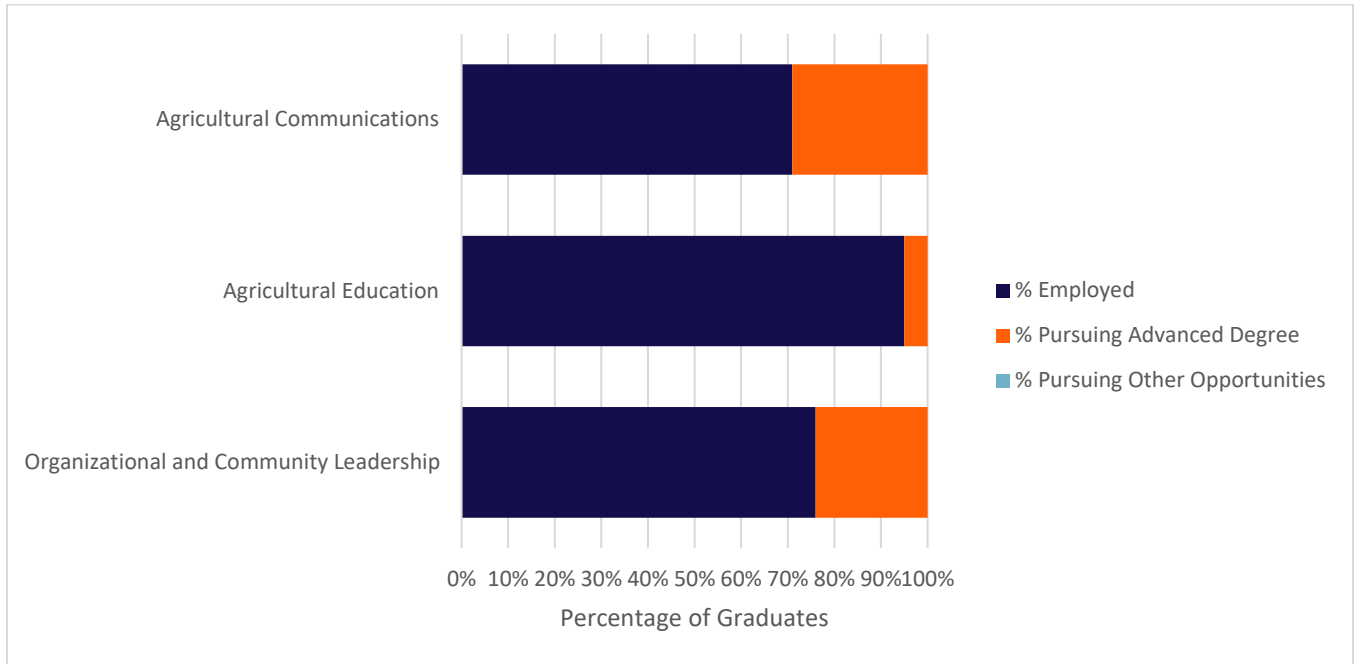

University of Illinois Graduate Destination Information for Agricultural Leadership, Education, and Communication (ALEC) B.S. Recipients in the 2020-2023 Academic Years

Organizational and Community Leadership